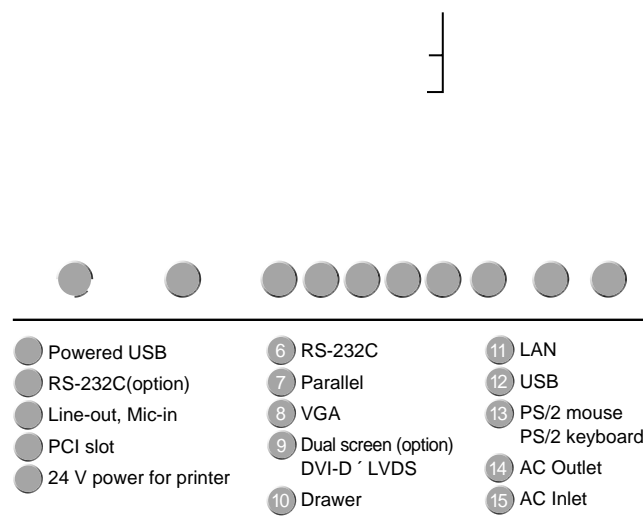

International Operations Division

Oval Court Ohsaki Mark East
2-17-2, Higashi Gotanda, Shinagawa-ku, Tokyo, 141-8664 Japan

<http://www.toshibatec.com>

TOSHIBA

ST-7000

High Performance Retail Advantage

■ ST-7000-WM-1C MODEL